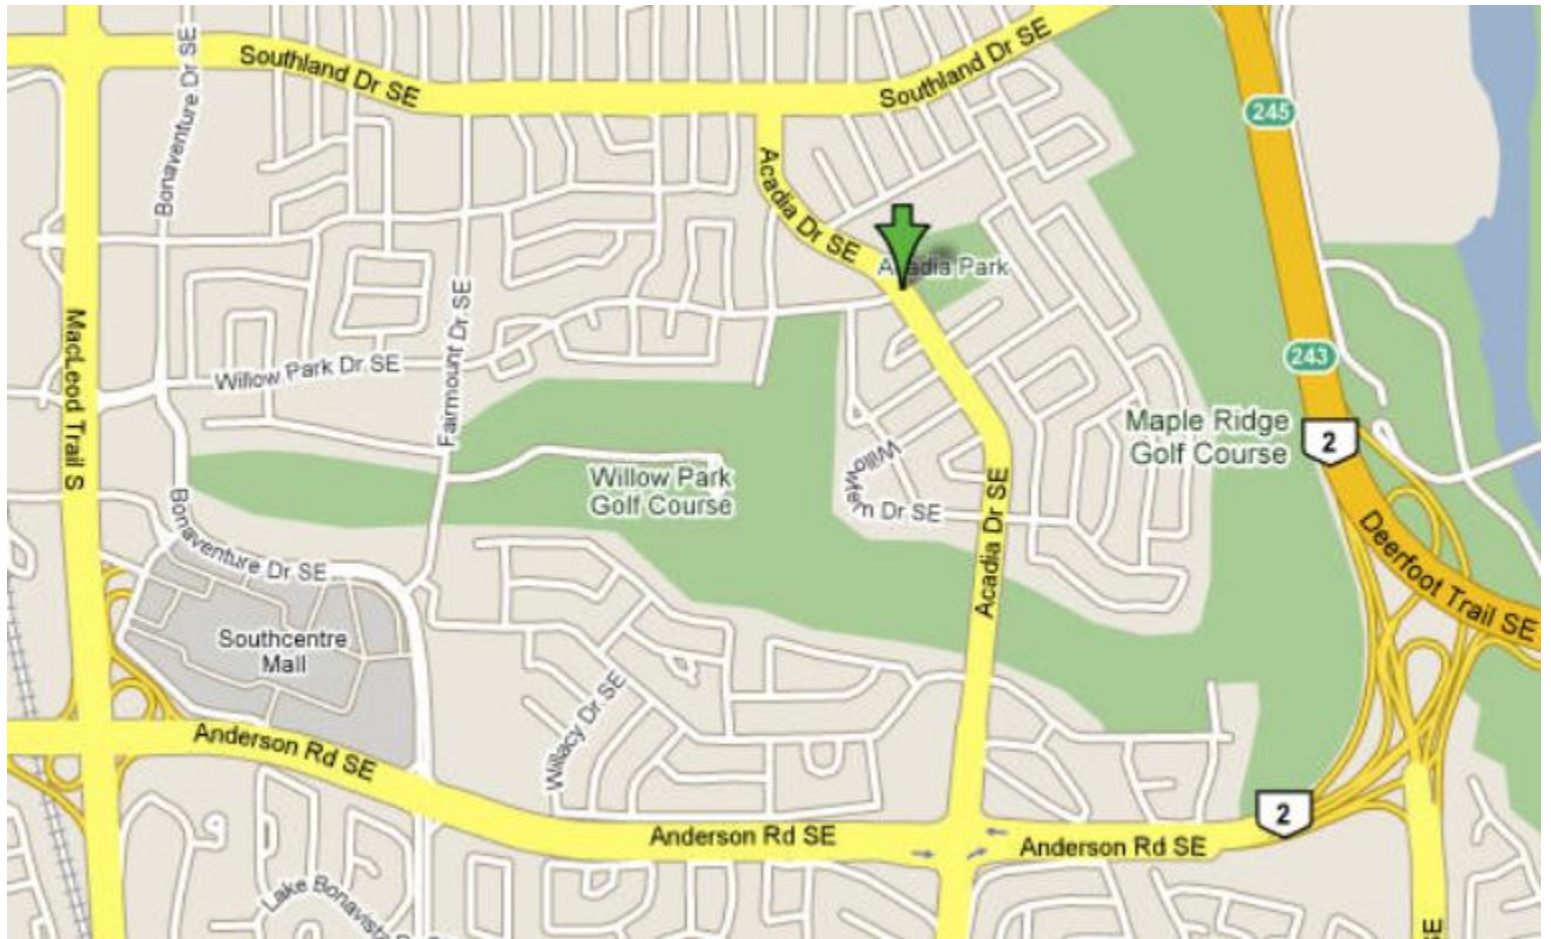

Cashflow Game Nights

WillowRidge Community Centre
680 Acadia Dr SE Calgary AB

The community centre is at the T-intersection of Acadia Dr. and Willow Park Dr.

Enter through the main/front doors facing Acadia Dr.

Parking is available on either side of the building.